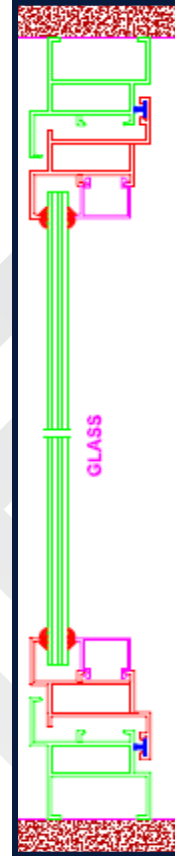

Hatimee Glass

CASEMENT WINDOWS & DOORS

Casement windows or Openable windows or Casement are simple in design. Casement window, earliest form of movable window, wood or metal framed, with hinges or pivots at the upright side of the vertically hung sash, so that it opens outward or inward along its entire length in the manner of a door.

Casement windows are hinged at the side (Windows hinged at the top are referred to as Awning windows. Ones hinged at the bottom are called Hoppers). They are used singly or in pairs within a common frame, in which case they are hinged on the outside. Casement windows are often held open using a casement/friction stay.

Unlike Sliding Windows, they are hinged on the side, with the sash opening horizontally either to the left or to the right. Some windows have additional panels for fixing mosquito mesh, grills, etc. these windows can also be made out of hollow shapes which have grooves for weather strips. Extruded glazing clips are used for fixing glass. This eliminates ugly display of screws. This allows for full ventilation from top to bottom of the window opening and the extended sash can catch the breeze and direct it into the house for better air flow.

Casement Windows usually contains glass, although option for fly mesh (mosquito net) is also available. The same section can also contain fly mesh and are usually applied along with glass to solve the problem of mosquitoes. These sections are usually applied on Rectangular Tube (RT) to provide better stability and aesthetics.