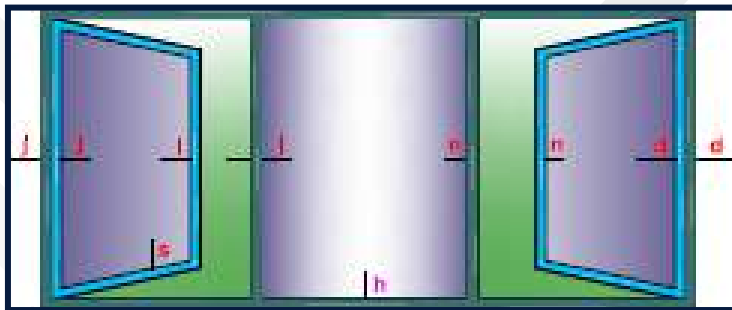

Hatimee Glass

CASEMENT WINDOWS & DOORS

Casement windows or Openable windows or Casement are simple in design. Casement window, earliest form of movable window, wood or metal framed, with hinges or pivots at the upright side of the vertically hung sash, so that it opens outward or inward along its entire length in the manner of a door.

Casement windows are hinged at the side (Windows hinged at the top are referred to as Awning windows. Ones hinged at the bottom are called Hoppers). They are used singly or in pairs within a common frame, in which case they are hinged on the outside. Casement windows are often held open using a casement/friction stay.

Unlike Sliding Windows, they are hinged on the side, with the sash opening horizontally either to the left or to the right. Some windows have additional panels for fixing mosquito mesh, grills, etc. these windows can also be made out of hollow shapes which have grooves for weather strips. Extruded glazing clips are used for fixing glass. This eliminates ugly display of screws. This allows for full ventilation from top to bottom of the window opening and the extended sash can catch the breeze and direct it into the house for better air flow.

Casement Windows usually contains glass, although option for fly mesh (mosquito net) is also available. The same section can also contain fly mesh and are usually applied along with glass to solve the problem of mosquitoes. These sections are usually applied on Rectangular Tube (RT) to provide better stability and aesthetics.