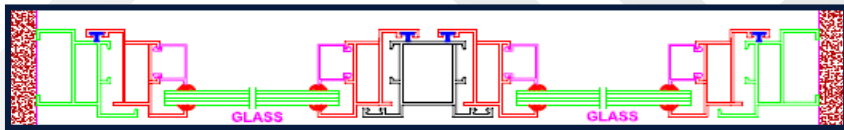

Hatimee Glass

CASEMENT WINDOWS & DOORS

Casement windows or Openable windows or Casement are simple in design. Casement window, earliest form of movable window, wood or metal framed, with hinges or pivots at the upright side of the vertically hung sash, so that it opens outward or inward along its entire length in the manner of a door.

Casement windows are hinged at the side (Windows hinged at the top are referred to as Awning windows. Ones hinged at the bottom are called Hoppers). They are used singly or in pairs within a common frame, in which case they are hinged on the outside. Casement windows are often held open using a casement/friction stay.

Unlike Sliding Windows, they are hinged on the side, with the sash opening horizontally either to the left or to the right. Some windows have additional panels for fixing mosquito mesh, grills, etc. these windows can also be made out of hollow shapes which have grooves for weather strips. Extruded glazing clips are used for fixing glass. This eliminates ugly display of screws. This allows for full ventilation from top to bottom of the window opening and the extended sash can catch the breeze and direct it into the house for better air flow.

Casement Windows usually contains glass, although option for fly mesh (mosquito net) is also available. The same section can also contain fly mesh and are usually applied along with glass to solve the problem of mosquitoes. These sections are usually applied on Rectangular Tube (RT) to provide better stability and aesthetics.