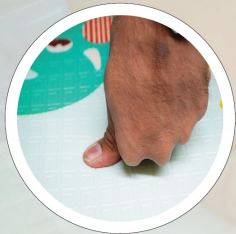

Easily Foldable

Portable luxury

Shock Absorbing Technology

Extra thick design protects the baby during falls.
Perfect cushioning for hard floors and tiles

Wipe Clean and Mess Free

Clean using a wet cloth,
tissue paper or water

Water resistant
and waterproof

The Most Convenient Baby Accessory

Free Mat Bag

Hang it anywhere

Place Anywhere

On the table, under your sofa and in
your car boot

Capture

Growth milestones with
built-in height tracker

Food Grade Ink and BPA Free

Certified child safe by
international standards